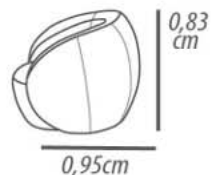

Arm: Foam D-28, polyester resin blanket.

Feet: Carbon steel rotational base, 3cm height.

Demountable parts: Rotational base.

DETALHAMENTO

Poltrona 102cm
Assento 0,60cm

DETAILING

Armchair 102cm
Seat 0,60cm

TESSUTI