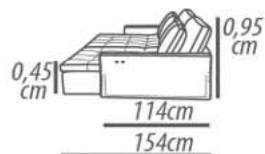

DETAILING

1Seat/ 130cm

Seat 120cm

1Seat/ 120cm

Seat 110cm

1Seat/ 110cm
Seat 100cm

1Seat/ 100cm
Seat 0,90cm

1Seat/ 0,90cm
Seat 0,80cm

Seat 120cm

Seat 110cm

Seat 100cm

Seat 0,90cm

Seat 0,80cm