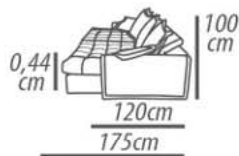

DETAILING

1 Seat 1 arm
1 Seat / 130cm
Seat 120cm
1 Seat/ 120cm
Seat 110cm
1 Seat/ 110cm
Seat 100cm
1 Seat/ 110cm
Seat 0,90cm
1 Seat/ 0,90cm
Seat 0,80cm

1 Seat 0 arm
Seat 120cm
Seat 110cm
Seat 100cm
Seat 0,80cm