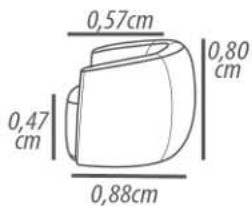

SFERA

COMPOSIÇÃO

Estrutura: Madeira de reflorestamento seca em estufa, imunizada, chapas em MDF.

Assento: Fixo, cinta elástica tipo italiana trançada, sistema de conforto em molas bonnel, espuma D-28, revestido com manta de poliéster resinado.

Encosto: Fixo, espuma D-23 soft, revestido com manta de poliéster resinado.

Braço: Espuma D-23 soft, revestido com manta de poliéster resinado.

Pés: Base giratória em aço carbono, 0,6cm de altura.

Partes desmontáveis: Base giratória.

COMPOSITION

Structure: Wood of reforestation immunized and dried in greenhouse, MDF boards.

Seat: Fixed, elastic strap, comfort system in bonnel springs, D-28 foam, throw with polyester resin blanket.

Backrest cushion: Fixed, D-23 soft foam, throw with polyester resin blanket.

Arm: Foam D-23 soft, throw with polyester resin blanket.

Feet: Carbon steel rotational base, 0,6cm height.

Demountable parts: Rotational base.

DETALHAMENTO