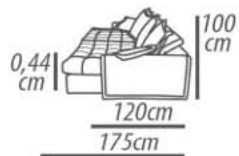

MOOD

COMPOSIÇÃO

Estrutura: Madeira de reflorestamento seca em estufa, imunizada, chapas em MDF.

Assento: Fixo, mecanismo retrátil em aço galvanizado, avanço de 45 cm, com cinta elástica tipo italiana trançada, sistema de conforto duplo: em molas bonnel e molas (Pocket), espuma D-28 resvetido manta de poliéster resinada.

Encosto: Almofadas soltas, fibra siliconada, revestido com manta poliéster resinada.

Braço: Espuma D-23 soft, revestido com manta de poliéster resinada.

Pés: Polipropileno, 2,5 cm de altura.

Partes desmontáveis: Nenhum

COMPOSITION

Structure: Wood of reforestation immunized and dried in greenhouse, MDF boards.

Seat: Fixed, retractable mechanism galvanized steel, advance 45cm, elastic strap braided Italian type, double confort system: bonnel springs, with (Pocket) springs, D-28 foam, throw with polyester resin blanket.

Back: backrest cushion loose, silicone fiber, throw blanket with resin polyester.

Arm: D-23 soft foam, throw blanket with resin polyester.

Feet: Polypropylene, 2,5 cm height.

Demountable parts: None.

DETALHAMENTO

1 Lugar 1 braço
1 Lugar/ 130cm
Assento 120cm
1 Lugar/ 120cm
Assento 110cm
1 Lugar/ 110cm
Assento 100cm
1 Lugar/ 100cm
Assento 0,90cm
1 Lugar/ 0,90cm
Assento 0,80cm

1 Lugar s/ braço
Assento 120cm
Assento 110cm
Assento 100cm
Assento 0,90cm
Assento 0,80cm