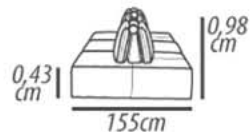

DETAILING

Mod. 0 arm

Puff

Seat/ 130cm
Seat/ 120cm
Seat/ 110cm
Seat/ 100cm
Seat/ 0,90cm
Seat/ 0,80cm

Seat/ 130cm
Seat/ 120cm
Seat/ 110cm
Seat/ 100cm
Seat/ 0,90cm
Seat/ 0,80cm