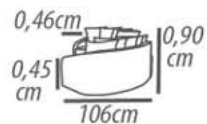

Comer

1Seat / 0,92cm
1Seat 0,85cm

0,90 cm
0,90 cm
0,45 cm
0,78cm

Module 2 arms

3 Seats / 260cm
1 Seats 240cm
3 Seats / 240cm
1 Seats 220cm
3 Seats / 220cm
1 Seats 200cm
2 Seats / 200cm
1 Seats 180cm
2 Seats / 180cm
1 Seats 160cm
2 Seats / 160cm
1 Seats 140cm

Backrest cushion: Loose, D-20 soft foam, throw with polyester resin blanket.

Arm: D-28 foam, polyester resin blanket.

Feet: Wood, 5cm height.

Demountable parts: Seat, Base, Feet.

DETALHAMENTO

1 Lugar 1 braço

1 Lugar/205cm

Assento 140cm

1 Lugar/185cm

Assento 120cm

1 Lugar/165cm

Assento 100cm

1 Lugar/145cm

Assento 0,80cm

DETAILING

1 Seat 1 arm

1 Seat /205cm

Seat 140cm

1 Seat /185cm

Seat 120cm

1 Seat /165cm

Seat 100cm