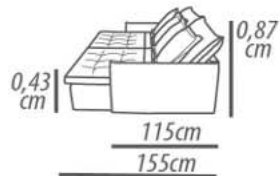

0,43cm

115cm

155cm