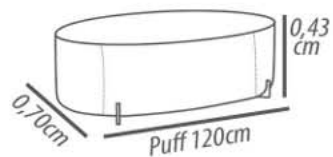

- Carbon steel, epoxy paint, 3cm height.
- Wood, 3cm height.

DETAILING

Puff 120cm

TESSUTÌ

PUFF REDONDO

TESSUTÌ

PUFFS

TAOS