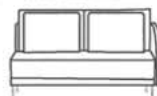

3 Seats/ 250cm
1 Seat 240cm
3 Seats/ 230cm
1 Seat 220cm
3 Seats/ 210cm
1 Seat 200cm
2 Seats/ 190cm
1 Seat 180cm
2 Seats/ 170cm
1 Seat 160cm

3 Seats 0 arm