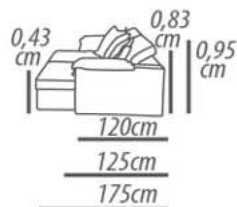

DETAILING

1Seat 1 arm

1Seat/ 145cm
Seat 120cm

1Seat/ 135cm
Seat 110cm

1Seat/ 125cm
Seat 100cm

1Seat/ 115cm
Seat 0,90cm

1Seat/ 105cm
Seat 0,80cm

1Seat 0 arm

Seat 120cm
Seat 110cm

Seat 100cm
Seat 0,90cm

Seat 0,80cm