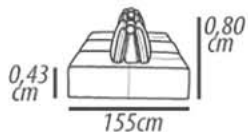

Assento/ 130cm
Assento/ 120cm
Assento/ 110cm
Assento/ 100cm
Assento/ 0,90cm
Assento/ 0,80cm

COMPOSITION

Structure: Wood of reforestation immunized and dried in greenhouse, MDF boards.

Seat: Elastic strap braided Italian type, D-28 foam, double spring confort system: bonnel springs with (pocket) springs, throw with polyester resin blanket.