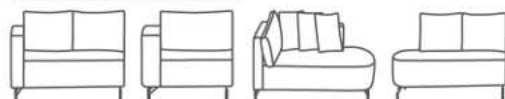

DETAILING

Module 1 arm	Module 1 arm	Sumiê 2 back.	Sumiê 1 back.
3Seats/ 260cm	1 Seat/135cm	Sumiê 280cm	Sumiê 165cm
2Seat 120cm	1 Seat 115cm	2Back.115+50 Hazele	1Back.115+50 Hazele
3Seats/ 240cm	1Seat/ 125cm	Sumiê 280cm	Sumiê 155cm
2 Seat 110cm	1 Seat 105cm	2Back.105+50 Hazele	1Back.105+50 Hazele
3Seats/ 220cm	1 Seat/115cm	Sumiê 280cm	Sumiê 145cm
2Seat 100cm	1 Seat 0,95cm	2Back.0,95+50 Hazele	1Back.0,95+50 Hazele
3Seats/ 200cm	1 Seat/105cm	Sumiê 280cm	Sumiê 135cm
2Seat 0,90cm	1 Seat 0,85cm	2Back.0,85+50 Hazele	1Back.0,85+50 Hazele
2Seats/ 180cm	1 Seat/0,95cm	Sumiê 280cm	Sumiê 125cm
2Seat 0,80cm	1 Seat 0,75cm	2Back.0,75+50 Hazele	1Back.0,75+50 Hazele