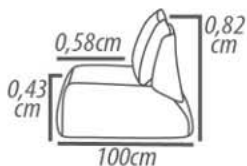

BUTTERFLY

COMPOSIÇÃO

Estrutura: Madeira de reflorestamento seca em estufa, imunizada, chapas em MDF.

Assento: Fixo, cinta elástica tipo italiana trançada, sistema de conforto em molas bonnel, espuma D-28, revestido com manta de poliéster resinado.

Encosto: Almofadas soltas em fibra siliconada, revestido com manta poliéster resinada.

Pés: Madeira, 2,5cm de altura.

Partes desmontáveis: Nenhum.

COMPOSITION

Structure: Wood of reforestation immunized and dried in greenhouse, MDF boards.

Seat: Fixed, elastic strap, comfort system in bonnel springs, D-28 foam, throw with polyester resin blanket.

Backrest cushion: Loose, silicone fiber throw with polyester resin blanket.

Feet: Wood, 2,5cm height.

Demountable parts: None.

DETALHAMENTO

DETAILING

Por ser um produto artesanal, pode ocorrer variações nas medidas informadas. A Tessutti se reserva o direito de efetuar modificações sem prévio aviso.

As a handmade product, this may contain measures variation. The Tessutti reserves the right to modify it without prior warning.