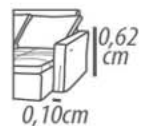

*** Opcionais: sistema automatizado de avanço por sistema Touch sensitive, elétrico.
*** Optional: automated advance system by touch sensitive, electric system.

Por ser um produto artesanal, pode ocorrer variações nas medidas informadas. A Tessuti se reserva o direito de efetuar modificações sem prévio aviso.
As a handmade product, this may contain measures variation. The Tessuti reserves the right to modify it without prior warning.