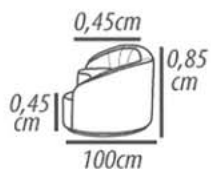

LOMMA

COMPOSIÇÃO

Estrutura: Madeira de reflorestamento seca em estufa, imunizada, chapas em MDF.

Assento: fixo, cinta elástica tipo Italiana trançada, molas bonnel, espuma D-28, revestido com manta de fibra siliconada.

Almofada de encosto: Fixo, espuma D-20 soft, revestido com manta de fibra siliconada.

Pés: Polipropileno, 2cm de altura.

Partes desmontáveis: Pés.

COMPOSITION

Structure: Wood of reforestation immunized and dried in greenhouse, MDF boards.

Seat: Fixed, elastic strap braided Italian type, bonnel springs, D-28 foam, throw blanket with silicone fiber.

Backrest cushion: Fixed, D-20 soft, foam, throw blanket with silicone fiber.

Feet: polypropylene, 2cm height.

Demountable parts: Feet.

DETALHAMENTO

280cm

260cm

240cm

220cm

200cm

180cm

DETAILING

280cm

260cm

240cm

220cm

200cm

180cm

Por ser um produto artesanal, pode ocorrer variações nas medidas informadas. A Tessuti se reserva o direito de efetuar modificações sem prévio aviso.

As a handmade product, this may contain measures variation. The Tessutti reserves the right to modify it without prior warning.