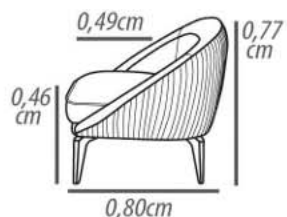

Por ser um produto artesanal, pode ocorrer variações nas medidas informadas. A Tessuti se reserva o direito de efetuar modificações sem prévio aviso.

As a handmade product, this may contain measures variation. The Tessuti reserves the right to modify it without prior warning.