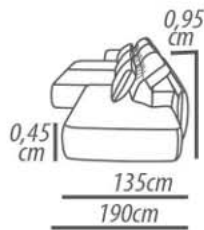

DETAILING

1Seat / 140cm

Seat 120cm

1Seat / 120cm

Seat 110cm

1Seat / 110cm

Seat 100cm

1Seat / 110cm

Seat 0,90cm

Seat 120cm

Seat 110cm

Seat 100cm

Seat 0,90cm

Seat 0,80cm

1Seat. 185/back 120cm

Nozzle 0,65cm

1Seat. 175/back 110cm

Nozzle 0,65cm

1Seat.165/back 100cm

Nozzle 0,65cm

1Seat.155/back 0,90cm

Nozzle 0,65cm

1Seat.145/back 0,80cm

Nozzle 0,65cm