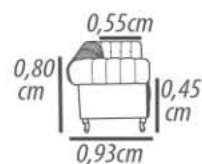

Por ser um produto artesanal, pode ocorrer variações nas medidas informadas. A Tessuti se reserva o direito de efetuar modificações sem prévio aviso.
As a handmade product, this may contain measures variation. The Tessutti reserves the right to modify it without prior warning.