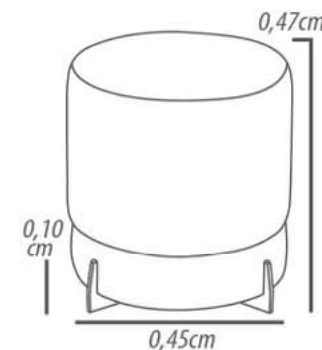

DETAILING

Por ser um produto artesanal, pode ocorrer variações nas medidas informadas. A Tessutti se reserva o direito de efetuar modificações sem prévio aviso.

As a handmade product, this may contain measures variation. The Tessutti reserves the right to modify it without prior waring.