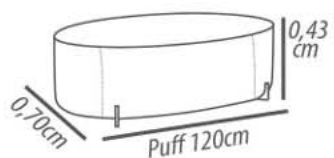

PUFF OVAL

COMPOSIÇÃO

Estrutura: Madeira de reflorestamento seca em estufa, imunizada, chapas em MDF.

Assento: Fixo, cintas elásticas, espuma D-28, revestido com manta de poliéster resinado.

Partes desmontáveis: Pés.

Opção de pés:

- Aço carbono, pintura epoxi, 3cm altura.
- Madeira, 3cm de altura.

DETALHAMENTO

COMPOSITION

Structure: Wood of reforestation immunized and dried in greenhouse, MDF boards.

Seat: Fixed, elastic strap, D-28 foam, throw with polyester resin blanket.

Demountable parts: Feet.

Base available:

- Carbon steel, epoxy paint, 3cm height.
- Wood, 3cm height.

DETAILING