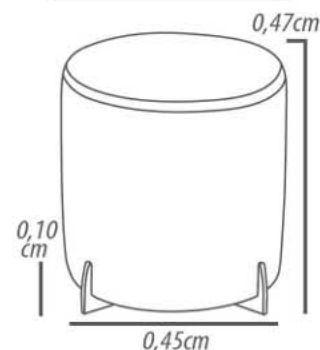

DETALHAMENTO