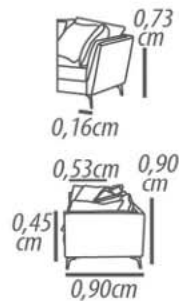

Feet: Wood, 03cm height.

Demountable parts: Backrest cushion, Feet.

DETALHAMENTO

Módulo

Assento 160cm
Assento 140cm
Assento 120cm
Assento 100cm
Assento 0,80cm

Mód. Diagonal

Assento 160cm
Assento 140cm
Assento 120cm
Assento 100cm
Assento 0,80cm

Backrest cushion: Loose, D-20 soft foam, silicone coupled blanket, throw with polyester resin blanket.

Arm: D-28 foam, resin polyester blanket.

Feet: Painted iron, 15cm height.

Demountable parts: Seat, Feet.

DETAILING

3 Seats/272cm	1 Seat/136cm
2 Seat 120cm	2 Seat 120cm
3 Seats/252cm	1 Seat / 126cm
2 Seat 110cm	2 Seat 110cm
3 Seats/232cm	1 Seat / 116cm
2 Seat 100cm	2 Seat 100cm
3 Seats/212cm	1 Seat / 106cm
2 Seat 0,90cm	2 Seat 0,90cm
2 Seats/192cm	1 Seat / 1 06cm
2 Seat 0,80cm	2 Seat 0,80cm