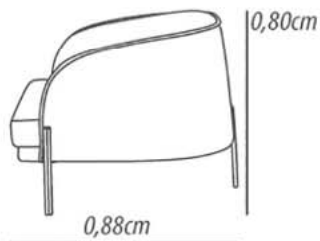

Backrest cushion: Fixed, D-28 and D-20 soft foam, throw with blanket silicone coupled.

Feet: Base in carbon steel, 22cm high, Epoxy paint.

Demountable parts: Base.

DETALHAMENTO

2 Lugares

162cm

Poltrona

0,92cm