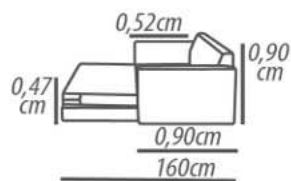

DETAILING

Por ser um produto artesanal, pode ocorrer variações nas medidas informadas. A Tessuti se reserva o direito de efetuar modificações sem prévio aviso.
As a handmade product, this may contain measures variation. The Tessuti reserves the right to modify it without prior warning.