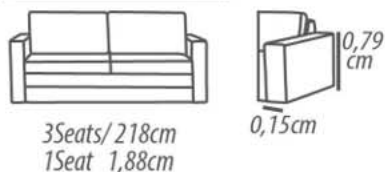

DETAILING

Por ser um produto artesanal, pode ocorrer variações nas medidas informadas. A Tessuti se reserva o direito de efetuar modificações sem prévio aviso.
As a handmade product, this may contain measures variation. The Tessuti reserves the right to modify it without prior warning.