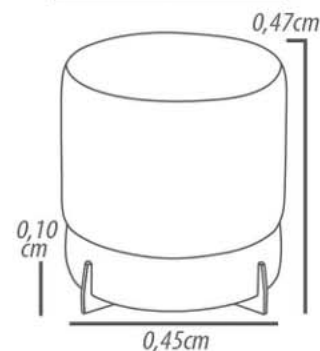

DETALHAMENTO