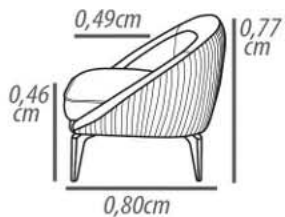

Backrest cushion: Fixed, D-20 soft foam, throw with polyester resin blanket.

Arm: Foam D-28, polyester resin blanket.

Feet: Wood, 24cm height.

Demountable parts: Feet.

DETALHAMENTO

*Poltrona 0,80cm
Assento 0,70cm*