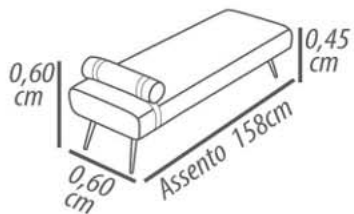

- Madeira, 26cm de altura.
- Cor castanho.
- Alumínio, 26cm de altura.
- Dourado
- Rose gold.

DETALHAMENTO

Assento 158cm

COMPOSITION

Structure: Wood of reforestation immunized and dried in greenhouse, MDF boards.