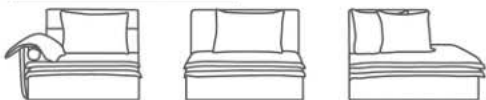

NANTES

COMPOSIÇÃO

Estrutura: Madeira de reflorestamento seca em estufa, imunizada, chapas em MDF.

Assento: Fixo, mecanismo retrátil em aço galvanizado, dois níveis de profundidade, avanço de 55cm, cinta elástica tipo Italiana trançada, sistema de conforto duplo: molas bonnel, com molas (Pocket), revestido com manta acoplada siliconada.

Encosto: Fixo, com mecanismo de catraca regulável em aço com 7 estágios, espuma D-28 revestido com manta de poliéster resinado almofada de encosto solta, espuma D-20 soft revestido com manta acoplada siliconada.

Braço: Espuma D-28, manta de poliéster resinado.

Pés: Madeira, 3cm de altura.

Partes desmontáveis: Pés, Braços.

COMPOSITION

Structure: Wood of reforestation immunized and dried in greenhouse, MDF boards.

Seat: Fixed, retractable mechanism in galvanized steel, two levels depth, advance of 55 cm, elastic strap braided Italian type, double confort system: bonnel springs, and (pocket) springs, throw with silicone coupled blanket.

Backrest cushion: Fixed, ratchet mechanism regulable in steel with 7 stage, D-28 foam, throw blanket with polyester resin, backrest cushion loose, D-20 soft foam, throw with silicone coupled blanket.

Arm: D-28 foam, polyester resin blanket.

Feet: Wood, 3cm height.

Demountable parts: Feet ,Arms.

DETALHAMENTO

1Lugar 1 braço	1Lugar s/braço	Sumiê
1Lugar/ 130cm	Assento 120cm	Sumiê/ 170cm
Assento 120cm	Assento 110cm	Encosto 120cm
1Lugar / 120cm	Assento 100cm	Sumiê/ 160cm
Assento 110cm	Assento 0,90cm	Encosto 110cm
1Lugar / 110cm	Assento 0,80cm	Sumiê/ 150cm
Assento 100cm	Assento 0,70cm	Encosto 100cm
1Lugar / 100cm		Sumiê/ 140cm
Assento 0,90cm		Encosto 0,90cm
1Lugar/0,90cm		Sumiê/ 130cm
Assento 0,80cm		Encosto 0,80cm
1Lugar/0,80cm		Sumiê/ 120cm
Assento 0,70cm		Encosto 0,70cm