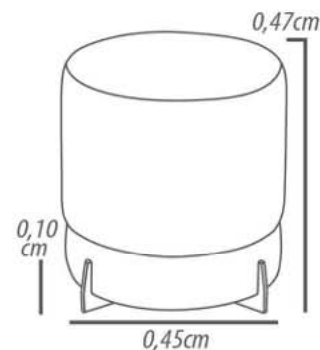

DETALHAMENTO