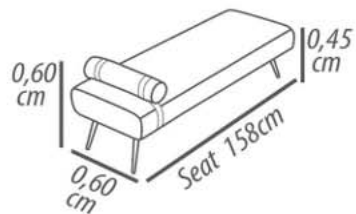

Por ser um produto artesanal, pode ocorrer variações nas medidas informadas. A Tessuti se reserva o direito de efetuar modificações sem prévio aviso.

As a handmade product, this may contain measures variation. The Tessuti reserves the right to modify it without prior warning.