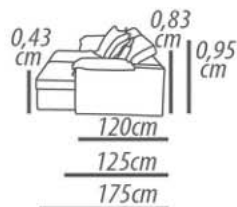

1Lugar/ 105cm
Assento 0,80cm

1Lugar s/ braço

Assento 120cm
Assento 110cm

Assento 100cm
Assento 0,90cm

Assento 0,80cm

COMPOSITION

Structure: Wood of reforestation immunized and dried in greenhouse, MDF boards.