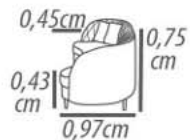

COMPOSITION

Structure: Wood of reforestation immunized and dried in greenhouse, MDF boards.

Seat: Fixed, elastic strap braided Italian type, bonnel springs, D-28 foam, throw with polyester resin blanket.

Backrest cushion: Loose, silicone fiber, D-20 soft foam, throw with polyester resin blanket.

Feet: Wood or aluminium painted gold, 14cm height

Demountable parts: Seat, Feet.