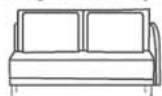

3 Lugares/ 250cm
1 Assento 240cm
3 Lugares/ 230cm
1 Assento 220cm
3 Lugares/ 210cm
1 Assento 200cm
2 Lugares/ 190cm
1 Assento 180cm
2 Lugares/ 170cm
1 Assento 160cm

3Lug.s/bço