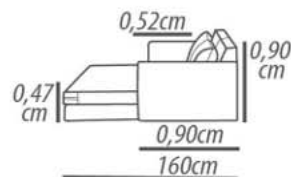

Por ser um produto artesanal, pode ocorrer variações nas medidas informadas. A Tessuti se reserva o direito de efetuar modificações sem prévio aviso.

As a handmade product, this may contain measures variation. The Tessuti reserves the right to modify it without prior warning.