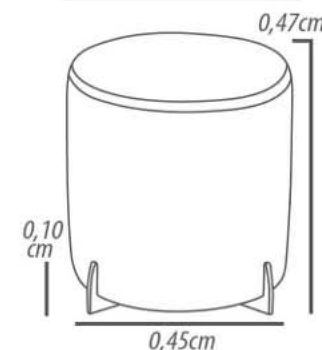

PUFF TAOS

COMPOSIÇÃO

Estrutura: Madeira de reflorestamento seca em estufa, imunizada, chapas em MDF.

Assento: Fixo, cinta elastica tipo italiana trançada, espuma D-28, revestido com manta de poliéster resinado.

Pés: Madeira, 0,10cm de altura.

COMPOSITION

Structure: Wood of reforestation immunized and dried in greenhouse, MDF boards.

Seat: Fixed, elastic strap braided Italian type, D-28 foam, throw with polyester resin blanket.

Feet: Wood, 0,10cm height.

DETALHAMENTO

DETAILING

PUFF TAU

COMPOSIÇÃO

Estrutura: Madeira de reflorestamento seca em estufa, imunizada, chapas em MDF.

Assento: Fixo, cinta elastica tipo italiana trançada, espuma D-28, revestido com manta de poliéster resinado.

Pés: Aço carbono, 0,10cm de altura.

COMPOSITION

Structure: Wood of reforestation immunized and dried in greenhouse, MDF boards.

Seat: Fixed, elastic strap braided Italian type, D-28 foam, throw with polyester resin blanket.

Feet: Carbon steel, 0,10cm height.

DETALHAMENTO

DETAILING

PUFF KIEL

COMPOSIÇÃO

Estrutura: Madeira de reflorestamento seca em estufa, imunizada, chapas em MDF.

Assento: Fixo, cinta elastica tipo italiana trançada, espuma D-28, revestido com manta de poliéster resinado.

Cinto: Couro Ecologico.

Pés: Polipropileno, 0,02cm de altura.

COMPOSITION

Structure: Wood of reforestation immunized and dried in greenhouse, MDF boards.

Seat: Fixed, elastic strap braided Italian type, D-28 foam, throw with polyester resin blanket.

Belt: Eco leather

Feet: Polypropylene, 0,02cm height.

DETALHAMENTO

DETAILING

Por ser um produto artesanal, pode ocorrer variações nas medidas informadas. A Tessutti se reserva o direito de efetuar modificações sem prévio aviso.