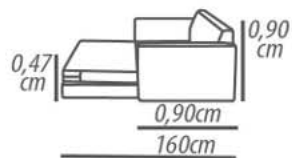

DETALHAMENTO