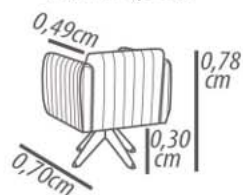

RIAD

COMPOSIÇÃO

Estrutura: Madeira de reflorestamento seca em estufa, imunizada, chapas em MDF.

Assento: Fixo, cintas elásticas, espuma D-28, revestido com manta de poliéster resinado.

Encosto: Fixo, espuma D-20 soft, revestido com manta de poliéster resinado.

Braço: Espuma D-28, manta de poliéster resinado.

Pés: Base giratória em madeira, 30cm de altura.

Partes desmontáveis: Base.

COMPOSITION

Structure: Wood of reforestation immunized and dried in greenhouse, MDF boards.

Seat: Fixed, elastic strap, D-28 foam, throw with polyester resin blanket.

Backrest cushion: Fixed, D-20 soft foam, throw with polyester resin blanket.

Arm: Foam D-28, polyester resin blanket.

Feet: Wood rotational base, 30cm height.

Demountable parts: Base.

DETALHAMENTO

Poltrona 0,75cm
Assento 0,55cm

DETAILING

Armchair 0,75cm
Seat 0,55cm

Por ser um produto artesanal, pode ocorrer variações nas medidas informadas. A Tessuti se reserva o direito de efetuar modificações sem prévio aviso.

As a handmade product, this may contain measures variation. The Tessuti reserves the right to modify it without prior warning.