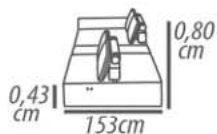

COMPOSITION

Structure: Wood of reforestation immunized and dried in greenhouse, MDF boards.

Seat: Elastic strap braided Italian type, double spring confort system: bonnel springs with pocket springs, D-30 foam, throw with polyester resin blanket.

Backrest cushion: Automated advance system by touch sensitive, electric system, backrest cushion, loose, soft D-20 foam, throw coupled silicone blanket, polyester resin blanket.

Arm: D-28 foam, polyester resin blanket.

Feet: Wood, 05cm height.

Demountable parts: Arms, Feet.