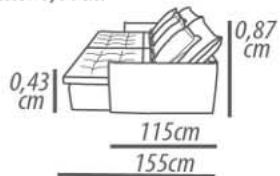

BERGEN

COMPOSIÇÃO

Estrutura: Madeira de reflorestamento seca em estufa, imunizada, chapas em MDF.

Assento: Fixo, mecanismo retrátil em aço galvanizado com avanço de 40cm, cinta elastica tipo italiana trançada, molas bonnel, espuma D-28, revestido com manta de poliéster resinado.

Encosto: Solto, fibra siliconada, revestido com manta de poliéster resinado.

Braço: Espuma D-28, manta de poliéster resinado.

Pés: Madeira, 3cm de altura.

Partes desmontáveis: Braços, Assento, Pés.

COMPOSITION

Structure: Wood of reforestation immunized and dried in greenhouse, MDF boards.

Seat: Fixed, retractable mechanism in galvanized steel with 40cm advance, elastic strap braided Italian type, bonnel springs, D-28 foam throw with polyester resin blanket.

Backrest cushion: Loose, silicone fiber, throw with resin polyester blanket.

Arm: D-28 foam, polyester resin blanket.

Feet: Wood, 3cm height.

Demountable parts: Arms, Seat, Feet.

DETALHAMENTO

1Lugar / 126cm

Assento 120cm

1Lugar / 116cm

Assento 110cm

1Lugar / 106cm

Assento 100cm

1Lugar / 0,96cm

Assento 0,90cm

1Lugar / 0,86cm

Assento 0,80cm

Assento 120cm

Assento 110cm

Assento 100cm

Assento 0,90cm

Assento 0,80cm

0,06cm

0,43cm

115cm

155cm

DETAILING

1Seat / 126cm

Seat 120cm

1Seat / 116cm

Seat 110cm

1Seat / 106cm

Seat 100cm

1Seat / 0,96cm

Seat 0,90cm

1Seat / 0,86cm

Seat 0,80cm

Seat 120cm

Seat 110cm

Seat 100cm

Seat 0,90cm

Seat 0,80cm

0,06cm