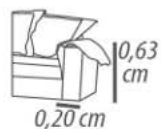

Por ser um produto artesanal, pode ocorrer variações nas medidas informadas. A Tessuti se reserva o direito de efetuar modificações sem prévio aviso.

As a handmade product, this may contain measures variation. The Tessutti reserves the right to modify it without prior warning.