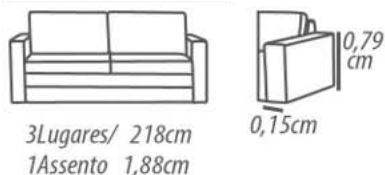

DETALHAMENTO