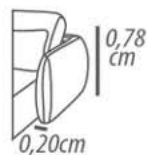

Por ser um produto artesanal, pode ocorrer variações nas medidas informadas. A Tessuti se reserva o direito de efetuar modificações sem prévio aviso.

As a handmade product, this may contain measures variation. The Tessuti reserves the right to modify it without prior warning.