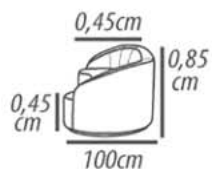

Por ser um produto artesanal, pode ocorrer variações nas medidas informadas. A Tessuti se reserva o direito de efetuar modificações sem prévio aviso.

As a handmade product, this may contain measures variation. The Tessutti reserves the right to modify it without prior warning.