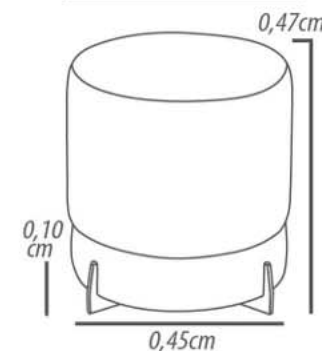

PUFF TAOS

COMPOSIÇÃO

Estrutura: Madeira de reflorestamento seca em estufa, imunizada, chapas em MDF.

Assento: Fixo, cinta elastica tipo italiana trançada, espuma D-28, revestido com manta de poliéster resinado.

Pés: Madeira, 0,10cm de altura.

COMPOSITION

Structure: Wood of reforestation immunized and dried in greenhouse, MDF boards.

Seat: Fixed, elastic strap braided Italian type, D-28 foam, throw with polyester resin blanket.

Feet: Wood, 0,10cm height.

DETALHAMENTO

DETAILING

PUFF TAU

COMPOSIÇÃO

Estrutura: Madeira de reflorestamento seca em estufa, imunizada, chapas em MDF.

Assento: Fixo, cinta elastica tipo italiana trançada, espuma D-28, revestido com manta de poliéster resinado.

Pés: Aço carbono, 0,10cm de altura.

COMPOSITION

Structure: Wood of reforestation immunized and dried in greenhouse, MDF boards.

Seat: Fixed, elastic strap braided Italian type, D-28 foam, throw with polyester resin blanket.

Feet: Carbon steel, 0,10cm height.

DETALHAMENTO

DETAILING

PUFF KIEL

COMPOSIÇÃO

Estrutura: Madeira de reflorestamento seca em estufa, imunizada, chapas em MDF.

Assento: Fixo, cinta elastica tipo italiana trançada, espuma D-28, revestido com manta de poliéster resinado.

Cinto: Couro Ecologico.

Pés: Polipropileno, 0,02cm de altura.

COMPOSITION

Structure: Wood of reforestation immunized and dried in greenhouse, MDF boards.

Seat: Fixed, elastic strap braided Italian type, D-28 foam, throw with polyester resin blanket.

Belt: Eco leather

Feet: Polypropylene, 0,02cm height.

DETALHAMENTO

DETAILING

Por ser um produto artesanal, pode ocorrer variações nas medidas informadas. A Tessutti se reserva o direito de efetuar modificações sem prévio aviso.