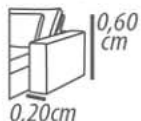

1Lugar 1 braço

1 Lugar/ 140cm

Assento 120cm

1 Lugar/ 130cm

Assento 110cm

1 Lugar/ 120cm

Assento 100cm

1 Lugar/ 110cm

Assento 0,90cm

1 Lugar/ 100cm

Assento 0,80cm

1Lugar s/braço

Assento 120cm

Assento 110cm

Assento 100cm

Assento 0,90cm

Assento 0,80cm