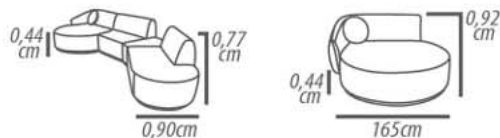

Por ser um produto artesanal, pode ocorrer variações nas medidas informadas. A Tessutti se reserva o direito de efetuar modificações sem prévio aviso. As a handmade product, this may contain measures variation. The Tessutti reserves the right to modify it without prior waring.