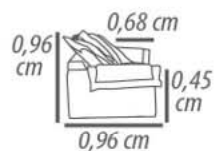

Por ser um produto artesanal, pode ocorrer variações nas medidas informadas. A Tessuti se reserva o direito de efetuar modificações sem prévio aviso.

As a handmade product, this may contain measures variation. The Tessutti reserves the right to modify it without prior warning.