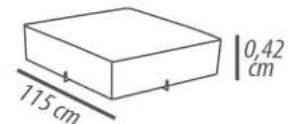

PUFF DIAGONAL

COMPOSIÇÃO

Estrutura: Madeira de reflorestamento seca em estufa, imunizada, chapas em MDF.

Assento: Fixo, cintas elásticas, espuma D-28, revestido com manta de poliéster resinado.

Partes desmontáveis: Pés.

Opção de pés:

- Aço carbono, pintura epoxi, 3cm altura.
- Madeira, 3cm de altura.

COMPOSITION

Structure: Wood of reforestation immunized and dried in greenhouse, MDF boards.

Seat: Fixed, elastic strap, D-28 foam, throw with polyester resin blanket.

Demountable parts: Feet.

Base available:

- Carbon steel, epoxy paint, 3cm height.
- Wood, 3cm height.

DETALHAMENTO

DETAILING

Por ser um produto artesanal, pode ocorrer variações nas medidas informadas. A Tessuti se reserva o direito de efetuar modificações sem prévio aviso.

As a handmade product, this may contain measures variation. The Tessutti reserves the right to modify it without prior warning.