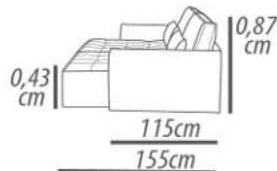

DETAILING

1Seat / 128cm

Seat 120cm

1Seat / 118cm

Seat 110cm

1Seat / 108cm

Seat 100cm

1Seat / 0,98cm

Seat 0,90cm

1Seat / 0,88cm

Seat 0,80cm

Seat 120cm

Seat 110cm

Seat 100cm

Seat 0,90cm

Seat 0,80cm

Seat 100cm

1Seat / 0,98cm

Seat 0,90cm

1Seat / 0,88cm

Seat 0,80cm

0,08cm

0,62cm