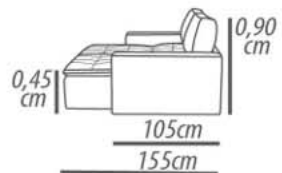

Por ser um produto artesanal, pode ocorrer variações nas medidas informadas. A Tessuti se reserva o direito de efetuar modificações sem prévio aviso.

As a handmade product, this may contain measures variation. The Tessuti reserves the right to modify it without prior warning.