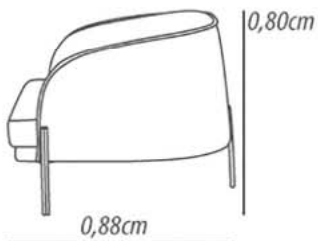

MONTEVIDEO POLT

COMPOSIÇÃO

Estrutura: Madeira de reflorestamento seca em estufa, imunizada, chapas em MDF.

Assento: fixo, cinta elástica tipo Italiana trançada, espuma D-28, revestido com manta acoplada siliconada.

Encosto: Fixo, espuma D-28 e D-20 soft, revestido com manta acoplada siliconada.

Pés: Base em aço carbono, 22cm de altura, Pintura epoxi.

Partes desmontáveis: Base.

COMPOSITION

Structure: Wood of reforestation immunized and dried in greenhouse, MDF boards.

Seat: Fixed, elastic strap braided Italian type, D-28 foam, throw with blanket silicone coupled.

Backrest cushion: Fixed, D-28 and D-20 soft foam, throw with blanket silicone coupled.

Feet: Base in carbon steel, 22cm high, Epoxy paint.

Demountable parts: Base.

DETALHAMENTO

2 Lugares

162cm

Poltrona

0,92cm

0,88cm

DETAILING

2 Seats

162cm

Armchair

0,92cm

0,88cm

Por ser um produto artesanal, pode ocorrer variações nas medidas informadas. A Tessutti se reserva o direito de efetuar modificações sem prévio aviso.
As a handmade product, this may contain measures variation. The Tessutti reserves the right to modify it without prior waring.