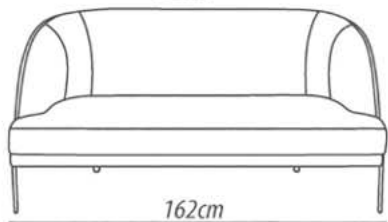

DETAILING

2 Seats

162cm

Armchair