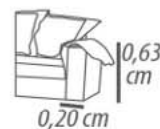

Por ser um produto artesanal, pode ocorrer variações nas medidas informadas. A Tessuti se reserva o direito de efetuar modificações sem prévio aviso.

As a handmade product, this may contain measures variation. The Tessutti reserves the right to modify it without prior warning.