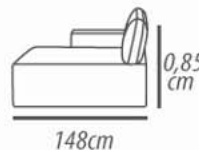

Chaise C/Braço