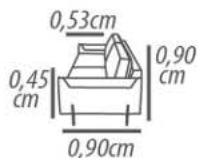

LUQUE

COMPOSIÇÃO

Estrutura: Madeira de reflorestamento seca em estufa, imunizada, chapas em MDF.

Assento: Fixo, cinta elástica tipo Italiana trançada, espuma D-28, sistema de conforto duplo: molas bonnel, com molas (Pocket), revestido com manta de poliéster resinado.

Almofada de encosto: solto, fibra siliconada, revestido com manta de poliéster resinado.

Braço: Espuma D-28, manta de poliéster resinado.

Pés: Aço carbono, pintura epóxi, 15cm de altura.

Partes desmontáveis: Pés.

COMPOSITION

Structure: Wood of reforestation immunized and dried in greenhouse, MDF boards.

Seat: Fixed, elastic strap braided Italian type, D-28 foam, double confort system: bonnel springs and (Pocket) springs, throw with resin polyester blanket.

Backrest cushion: Loose, silicone fiber, throw with polyester resin blanket.

Arm: D-28 foam, polyester resin blanket.

Feet: Carbon steel, epoxy paint, 15cm height.

Demountable parts: Feet.

DETALHAMENTO

3 Lugares/ 230cm

2 Assento 110cm

3 Lugares/ 210cm

2 Assento 100cm

3 Lugares/ 190cm

2 Assento 0,90cm

2 Lugares/ 170cm

2 Assento/0,80cm

2 Lugares/ 150cm

2 Assento 0,70cm

DETAILING

3 Seats/ 230cm

2 Seat 110 cm

3 Seats/ 210cm

2 Seat 100cm

3 Seats/ 190cm

2 Seat 0,90 cm

3 Seats/ 170cm

2 Seat 0,80cm

3 Seats/ 150cm

2 Seat 0,70 cm

Por ser um produto artesanal, pode ocorrer variações nas medidas informadas. A Tessuti se reserva o direito de efetuar modificações sem prévio aviso.

As a handmade product, this may contain measures variation. The Tessutti reserves the right to modify it without prior warning.