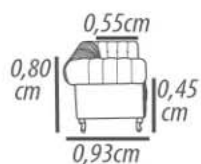

DETAILING

Module 1 arm

3 Seats / 250cm
1 Seats 240cm
3 Seats / 230cm
1 Seats 220cm
3 Seats / 210cm
1 Seats 200cm
2 Seats / 190cm
1 Seats 180cm
2 Seats / 170cm
1 Seats 160cm
2 Seats / 150cm
1 Seats 140cm
1 Seat / 130cm
1 Seat 120cm
1 Seat / 120cm
1 Seat 110cm
1 Seat / 110cm
1 Seat 100cm
1 Seat / 100cm
1 Seat 0,90cm
1 Seat / 0,90cm
1 Seat 0,80cm

Comer

1Seat / 0,92cm
1Seat 0,85cm

0,90 cm
0,90 cm
0,45 cm
0,78cm

Module 2 arms

3 Seats / 260cm
1 Seats 240cm
3 Seats / 240cm
1 Seats 220cm
3 Seats / 220cm
1 Seats 200cm
2 Seats / 200cm
1 Seats 180cm
2 Seats / 180cm
1 Seats 160cm
2 Seats / 160cm
1 Seats 140cm

Feet: Wood, 16cm height.

Demountable parts: Seat, Feet.

DETALHAMENTO

3 Lugares / 300cm
2 Assento 120cm

3 Lugares / 280cm
2 Assento 110cm

2 Lugares / 260cm
2 Assento 100cm

2 Lugares / 240cm
2 Assento 0,90cm

2 Lugares / 220cm
2 Assento 0,80cm

2 Lugares / 200cm
2 Assento 0,70cm

2 Lugares / 180cm
2 Assento 0,60cm

DETAILING

3 Seats / 300cm
2 Seat 120cm

3 Seats / 280cm
2 Seat 110cm

3 Seats / 260cm
2 Seat 100cm

2 Seats / 240cm
2 Seat 0,90cm

2 Seats / 220cm
2 Seat 0,80cm