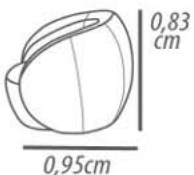

Arm: Foam D-28, polyester resin blanket.

Feet: Carbon steel rotational base, 3cm height.

Demountable parts: Rotational base.

DETALHAMENTO

Poltrona 102cm
Assento 0,60cm

DETAILING

Armchair 102cm
Seat 0,60cm

TESSUTI