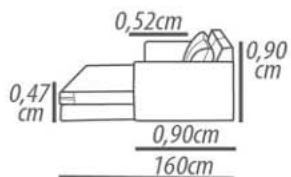

Arm: D-28 foam, polyester resin blanket.

Feet: Wood, 3cm height.

Demountable parts: Arms, Seat, Feet.

DETALHAMENTO

3 Lugares/ 204cm
1 Assento 1,88cm

0,08cm

DETAILING

3 Seats/ 204cm
1 Seat 1,88cm