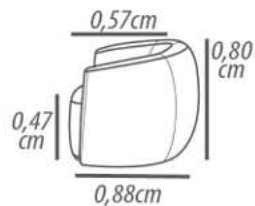

DETAILING

Por ser um produto artesanal, pode ocorrer variações nas medidas informadas. A Tessuti se reserva o direito de efetuar modificações sem prévio aviso.

As a handmade product, this may contain measures variation. The Tessuti reserves the right to modify it without prior waring.