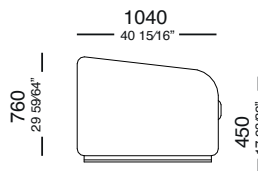

— 1100mm —
51 316"

— 970mm —
38 316"

Mod. C/1 Br. Ass. 900mm
1100 x 970 x 850mm

— 1100mm —
51 316"

— 940mm —
37 184"

Mod. S/Br. Ass. 1100mm
1100 x 940 x 850mm

— 1300mm —
51 316"

— 970mm —
38 316"

— H Ó R U S

H Ó R U S

Chaise com 1 braço
1330x1040x760

Chaise com 1 braço aberto
1330x1640x760

Poltrona com 2 braços
1510x1040x760

Módulo de 1300 sem braço
1300x1040x760

Módulo de 1100 sem braço
1100x1040x760