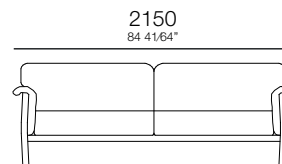

Sofá 3 lugares
C/ 2 BR