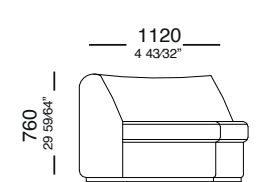

— 1100mm —
51 316"

— 970mm —
38 316"

Mod. C/1 Br. Ass. 900mm
1100 x 970 x 850mm

— 1100mm —
51 316"

— 940mm —
37 184"

Mod. S/Br. Ass. 1100mm
1100 x 940 x 850mm

— 1300mm —
51 316"

— 970mm —
38 316"

— H Ó R U S

H Ó R U S

Chaise com 1 braço
1330x1040x760

Chaise com 1 braço aberto
1330x1640x760

Poltrona com 2 braços
1510x1040x760

Módulo de 1300 sem braço
1300x1040x760

Módulo de 1100 sem braço
1100x1040x760