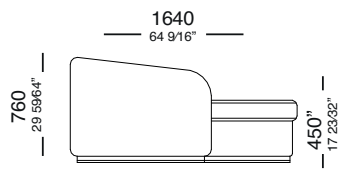

— 1100mm —
51 316"

— 970mm —
38 316"

Mod. C/1 Br. Ass. 900mm
1100 x 970 x 850mm

— 1100mm —
51 316"

— 940mm —
37 184"

Mod. S/Br. Ass. 1100mm
1100 x 940 x 850mm

— 1300mm —
51 316"

— 970mm —
38 316"

— H Ó R U S

H Ó R U S

Chaise com 1 braço
1330x1040x760

Chaise com 1 braço aberto
1330x1640x760

Poltrona com 2 braços
1510x1040x760

Módulo de 1300 sem braço
1300x1040x760

Módulo de 1100 sem braço
1100x1040x760